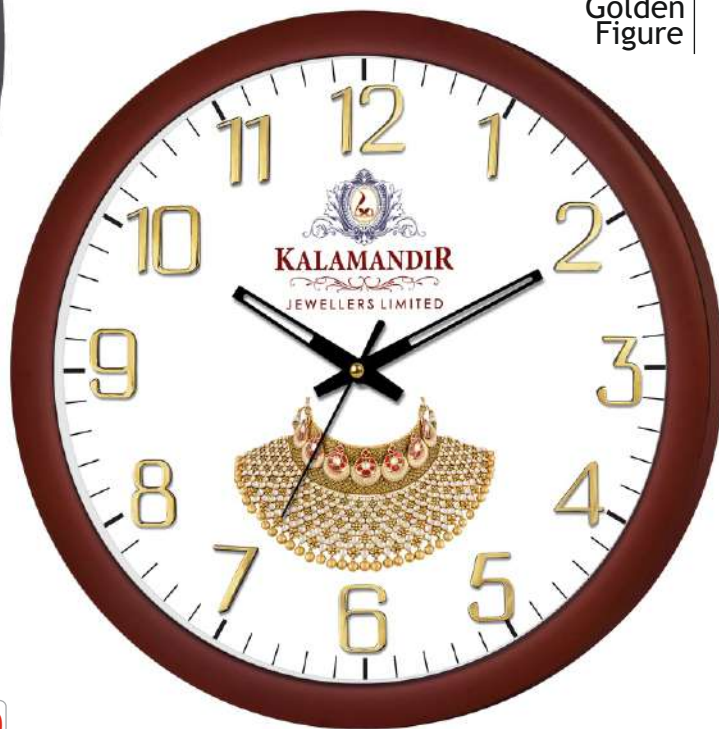

Model no. : 25
Dimension. : 14" X 11"
Dial Size. : 11" X 9"
Gross Weight. : 640 Grams
Net Weight. : 850 Grams

18

26

Wooden Finish

27

Model no. : 26,27
Dimension. : 12.5" Round
Dial Size. : 11" Round
Gross Weight. : 725 Grams
Net Weight. : 840 Grams

28

NUMBER

Glossy Finish

Special Dial

Golden Figure

29

Model no. : 28,29
Dimension. : 12.5" Round
Dial Size. : 11" Round
Gross Weight. : 725 Grams
Net Weight. : 840 Grams

20

30

Glossy Finish

Special Dial
Golden
Figure

3D
NUMBER

Model no. : 30
Dimension. : 12.5" Round
Dial Size. : 11" Round
Gross Weight. : 725 Grams
Net Weight. : 840 Grams

31

Golden Finish

NUMBER

Rose Gold Finish

32

Model no. : 31,32
Dimension. : 12" Round
Dial Size. : 7.5" Round
Gross Weight. : 600 Grams
Net Weight. : 735 Grams

33

Rose Gold Finish

NUMBER

Chrome Finish

34