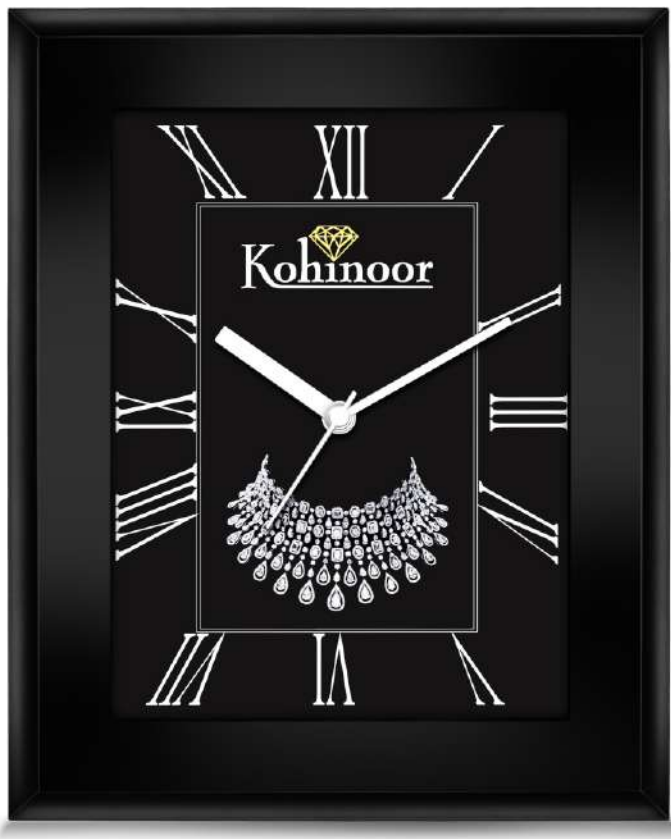

76

77

Model no. : 76,77
Dimension. : 10.5" X 8.5"
Dial Size. : 8" X 6"
Gross Weight. : 420 Grams
Net Weight. : 520 Grams

46