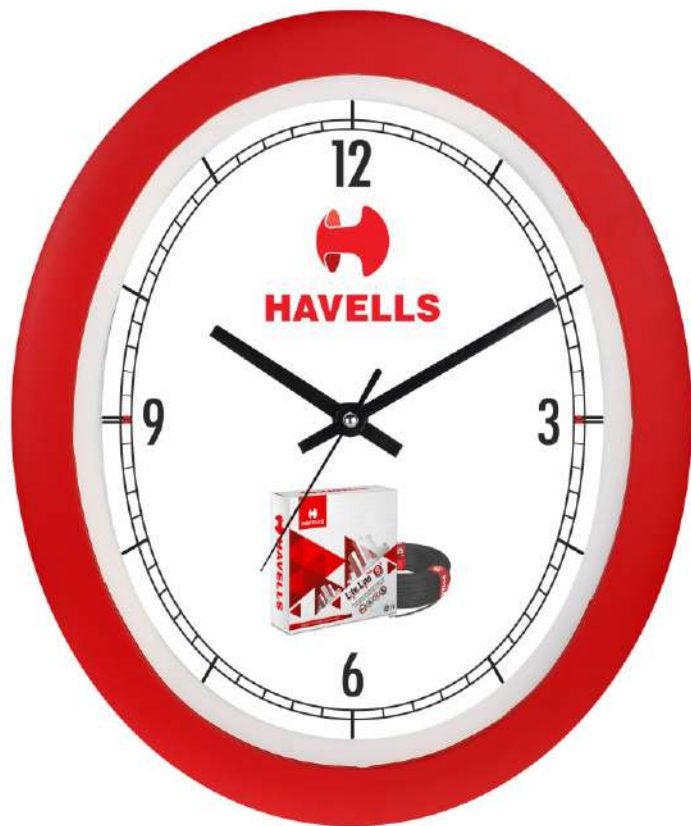

3D
NUMBER

Model no. : 53
Dimension. : 11.5" Round
Dial Size. : 9.5" Round
Gross Weight. : 575 Grams
Net Weight. : 720 Grams

35

54

55

Model no. : 54,55
Dimension. : 11.75" x 9.75"
Dial Size. : 9.5" x 7.5"
Gross Weight. : 430 Grams
Net Weight. : 620 Grams