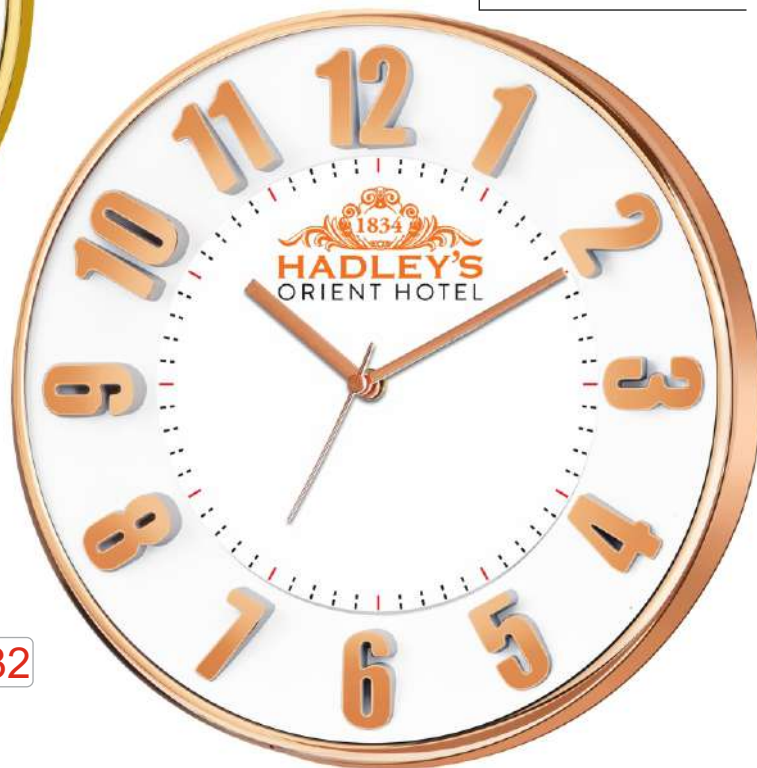

30

Glossy Finish

Special Dial
Golden
Figure

3D
NUMBER

Model no. : 30
Dimension. : 12.5" Round
Dial Size. : 11" Round
Gross Weight. : 725 Grams
Net Weight. : 840 Grams

31

Golden Finish

NUMBER

Rose Gold Finish

32

Model no. : 31,32
Dimension. : 12" Round
Dial Size. : 7.5" Round
Gross Weight. : 600 Grams
Net Weight. : 735 Grams

33

Rose Gold Finish

NUMBER

Chrome Finish

34