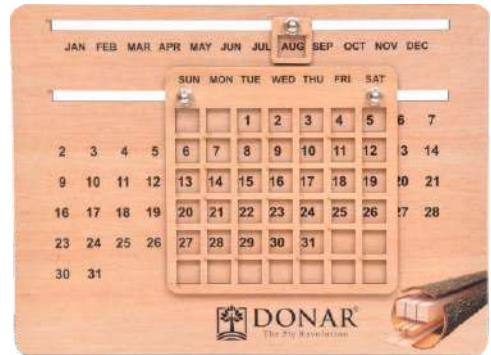

Dimension : 8" x 5.75" x 1.75"
Print Size : 201mmx25mm
Gross Weight : 203 Grams