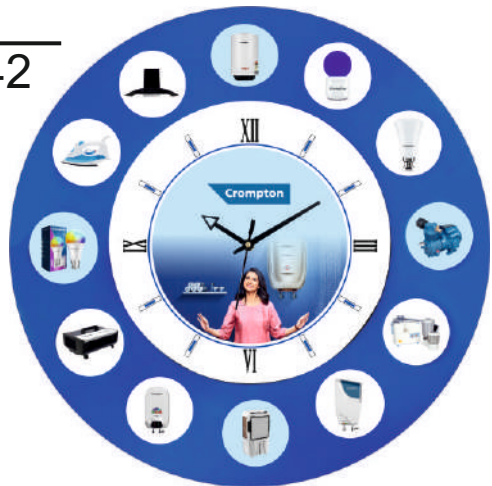

# WALL CLOCK

Dimension : 13.5" x 13.5" x 2"  
Dial Size : 149mmx149mm  
Gross Weight : 750 Grams

# WALL CLOCK

Dimension : 11.75" Round x 1.75"  
Dial Size : 154mm Round, 46mm Round  
Gross Weight : 840 Grams