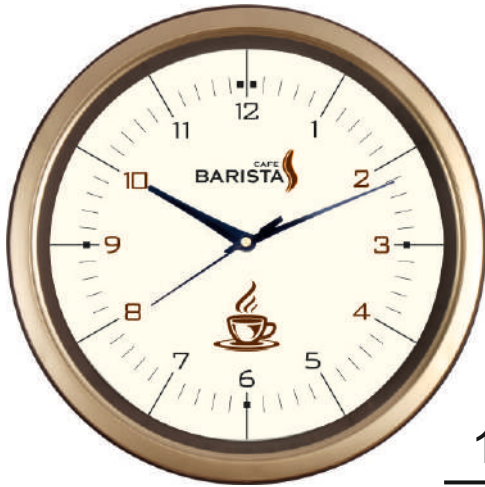

# WALL CLOCK

Dimension : 12"x12"x2.5"  
Dial Size : 240mm x 240mm  
Gross Weight : 900 Grams

# WALL CLOCK

16

17

Dimension : 10" Round x 2"  
Dial Size : 213mm x 213mm  
Gross Weight : 410 Grams